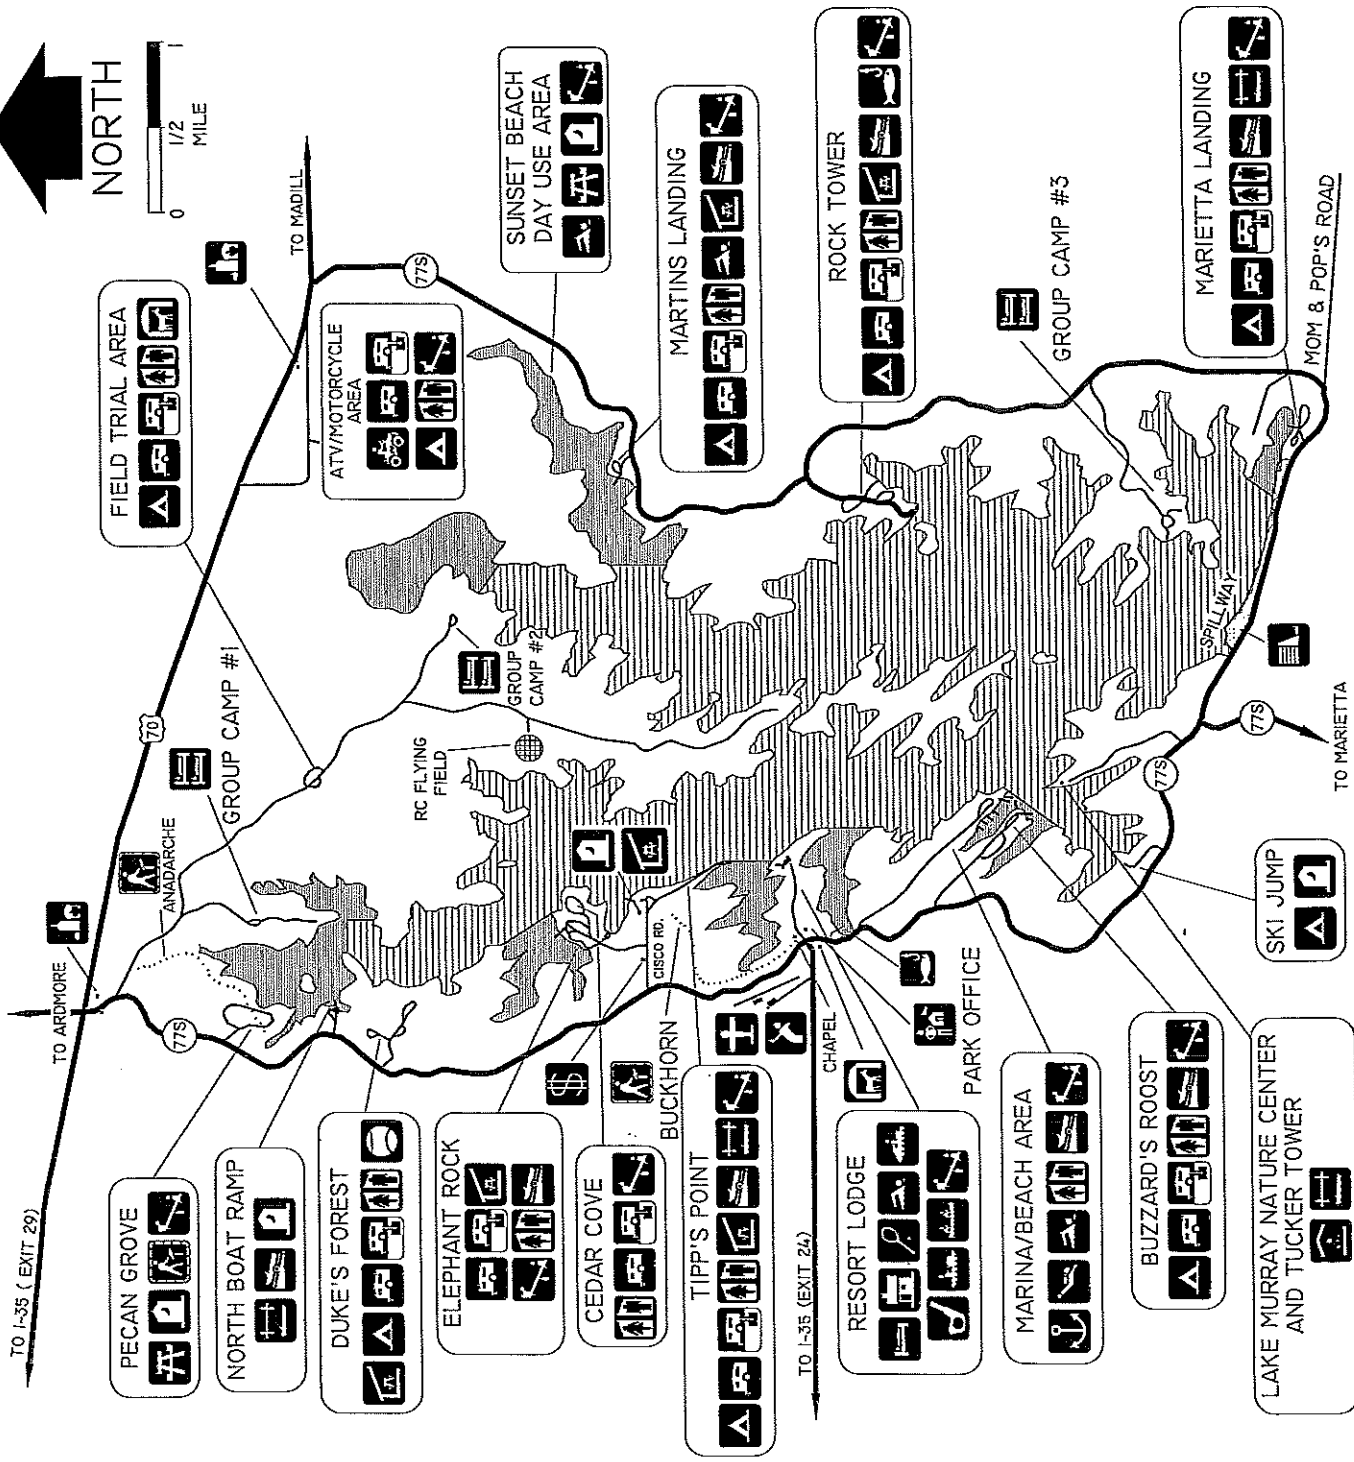

LAKE MURRAY STATE PARK

KEY TO SYMBOLS

	PARK OFFICE		RV CAMPING		BOAT RAMP		PLAYGROUP		NATURE TRAIL
	STORE		RV DUMP STATION		BOAT DOCK		PADDLE BOATS		NATURE CENTER
	LODGE ROOMS		COMFORT STATION WITH SHOWERS		FISHING PIER		JET SKI RENTAL		HORSE STABLES
	CABINS/COTTAGES		VAULT TOILETS		SCUBA SHOP		CANOE RENTAL		DAM
	GROUP CAMP		PICNIC PAVILION		SWIMMING		TENNIS COURTS		AIRSTRIP
	TENT CAMPING		PICNIC AREA		GOLF COURSE		BALL FIELD		NO SKI AREA
	DAY USE FEE REQUIRED		MARINA		MINIATURE GOLF		ATV/MOTORCYCLE AREA		

LAKE MURRAY STATE PARK OFFICE

13528 SCENIC STATE HWY 77 ARDMORE,
OK 73401 OFFICE HOURS 8AM-5PM
580-223-4044

LAKE MURRAY LODGE/CABINS

3323 LODGE ROAD
ARDMORE, OK 73401
OPEN 24 HOURS DAILY
580-223-6600 OR 800-257-0322

LAKE MURRAY GOLF COURSE

2673 LODGE ROAD
ARDMORE, OK 73401
580-223-6613

EMERGENCY NUMBERS

CARTER COUNTY SHERIFF
580-223-6014

LOVE COUNTY SHERIFF
580-276-3150

OHP/LAKE PATROL
580-223-8800

PARK RANGER
EMERGENCIES 911